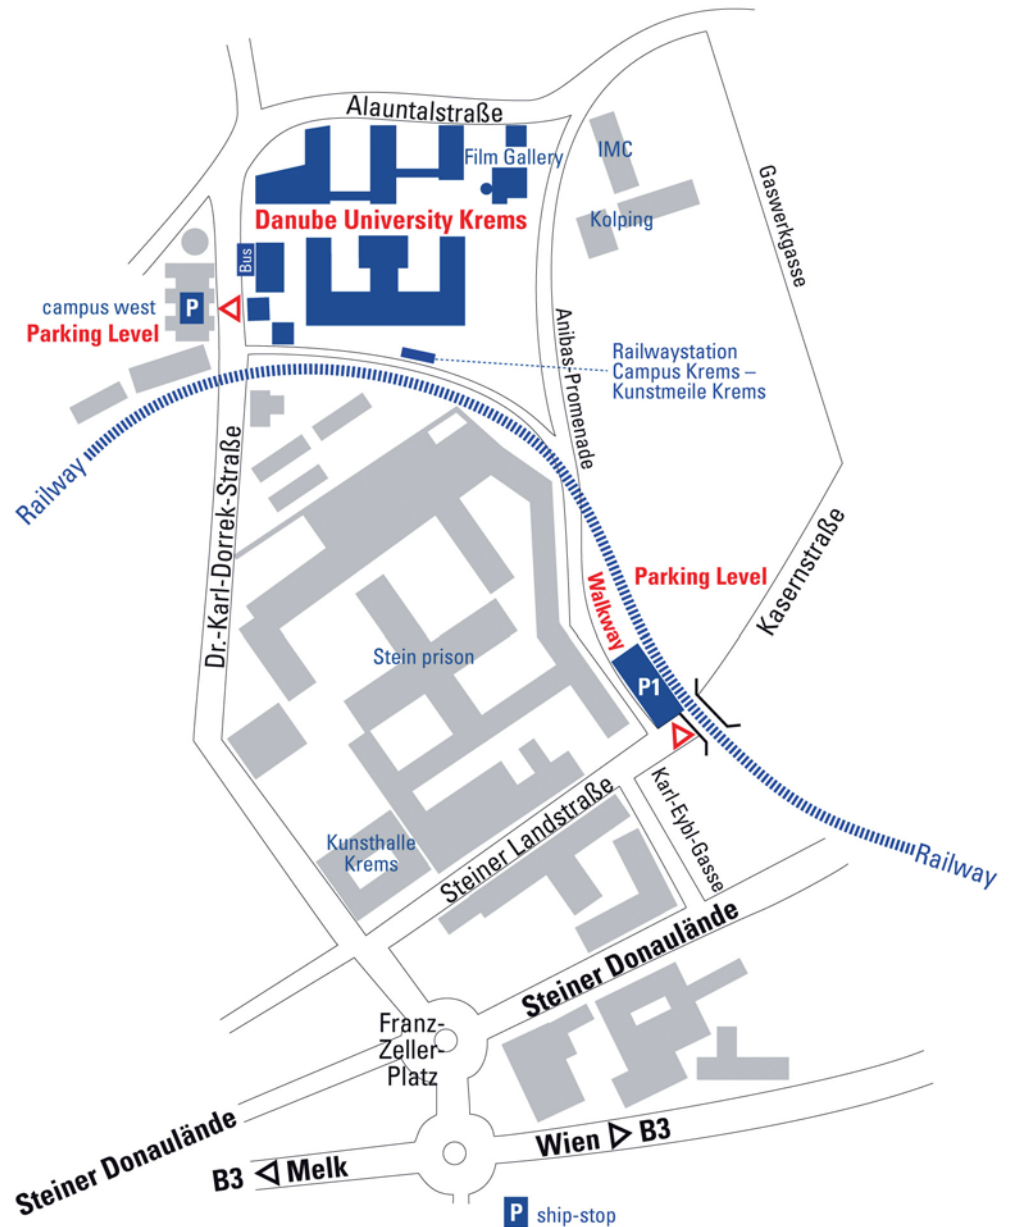

Route to Parking Level „campus west“

- > Students, employees, lecturers and guests of Danube University Krems may use level 2 or 3 of the parking garage „campus west“ on Dr.-Karl-Dorrek-Strasse opposite the university building.

Alternatively students, employees, lecturers and guests of Danube University Krems may use parking level 1 (P1) on Steiner Landstrasse (fee required) or the parking lots next to the Stein ship-stop (P).

- > **Entrance to Parking Garage „campus west“**

Approaching from the **B3**, drive past both roundabouts next to the Stein **ship-stop** (Franz-Zeller-Platz) in the direction of „campus krems“ (green sign), pass the **Kunsthalle** and the **Stein prison** on the right and cross the railroad tracks. The entrance of the parking garage is located on the left hand side.

- > **Entrance to Parking Level 1**

Approaching from the **B3**, drive past both roundabouts next to the Stein **ship-stop** (Franz-Zeller-Platz) in the direction of „campus krems“ (green sign), turn right into Steiner Landstrasse before you come to the **Kunsthalle**. The parking level is located at the corner of **Steiner Landstrasse** and **Anibas-Promenade**.