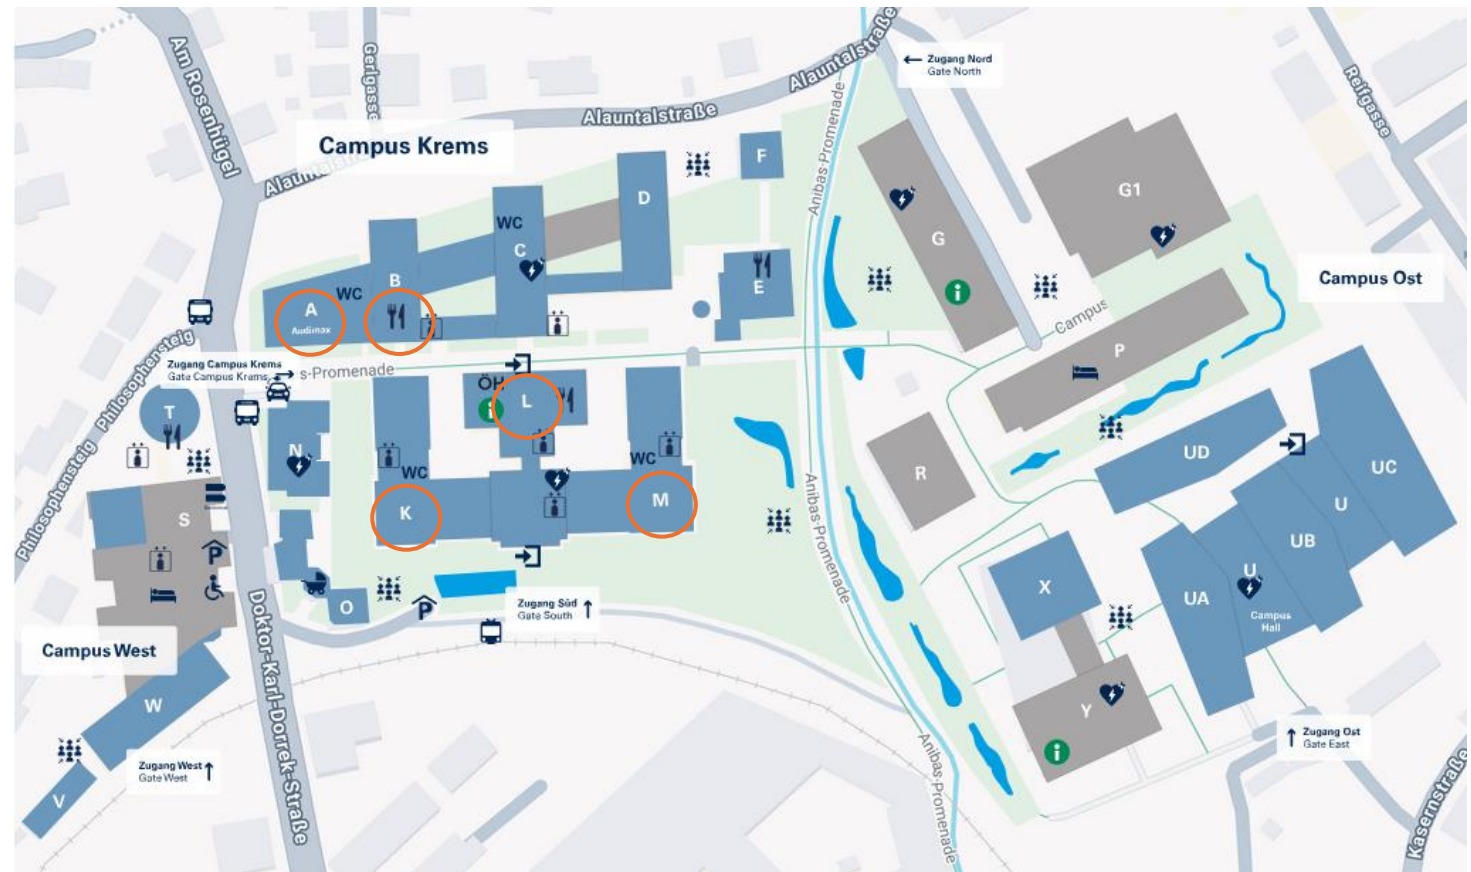

VENUE

- Disabled Parking
- Elevator
- Assembly Point
- Restaurants
- Hotels
- WC Toilets
- Defibrillator
- Car Park
- Wachaubahn Station
- Bus Station
- Campus Kids
- Entrance
- ATM
- Electric Filling Station
- ÖH

Main Campus Address: Dr.-Karl-Dorrek-Straße 30, 3500 Kreams, Austria ([Google Maps](#))

Rooms: Audimax ([Tract A, Ground Floor](#)), K2.23 ([Tract K, 2nd Floor](#)), L2.33 ([Tract L, 2nd Floor](#)), M2.25 ([Tract M, 2nd Floor](#))